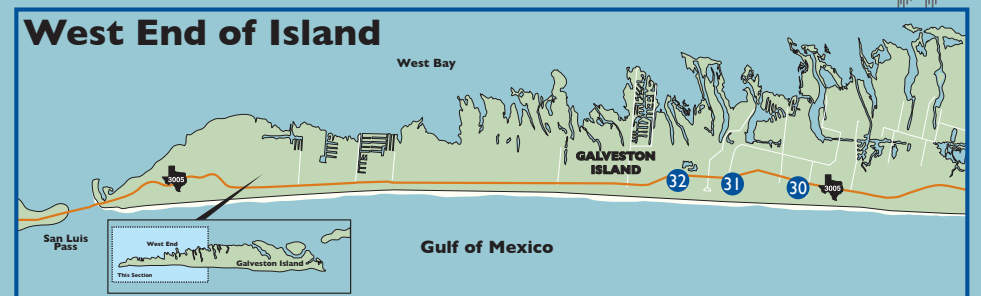

MAP INDEX

- 1. East Beach
- 2. East End Lagoon Nature Preserve
- 3. Galveston Island Ferry
- 4. Stewart Beach
- 5. 1892 Bishop's Palace
- 6. Visitor Information Center
- 7. Historic Downtown Strand Seaport
- 8. Haunted Mayfield Manor & Pirates! Legends of the Gulf Coast
- 9. The Grand 1894 Opera House
- 10. Ocean Star Drilling Rig Museum
- 11. Pier 21 Theater
- 12. Texas Seaport Museum & 1877 Tall Ship ELISSA
- 13. Harbor Tours
- 14. Texas Cruise Ship Terminal
- 15. Galveston Railroad Museum
- 16. Rosenberg Library & Museum
- 17. 1895 Moody Mansion
- 18. Vehicle Tours
- 19. Historic Pleasure Pier at the San Luis Resort
- 20. Galveston Island Convention Center
- 21. Public Fishing piers
- 22. Moody Gardens
- 23. The COLONEL Paddlewheeler
- 24. Schlitterbahn Galveston Island Waterpark
- 25. Lone Star Flight Museum
- 26. Moody Gardens Public Golf Course
- 27. Magic Carpet Putt Putt Golf
- 28. Dellanera RV Park
- 29. Beach Pocket Park 1
- 30. Beach Pocket Park 2
- 31. Beach Pocket Park 3
- 32. Galveston Island State Park
- 33. Seawolf Park

- ATTRACTIONS
- BEACH PARK
- BIRDING
- BOATING
- BOAT TOURS
- CAMPING
- DINING
- FISHING
- GOLF
- HIKING
- INFORMATION
- KAYAKING
- RV/TRAILER
- SHOPPING
- VEHICLE TOURS

Gulf of Mexico

Scan here for more information, special offers and detailed directions